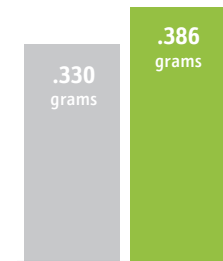

Turf Data

Locus AG's Terradigm[®] is proven through third-party, independent trials to increase root mass and nutrient uptake.

Clipping Weight (g)

Boosts root mass without increased mowing

Root Mass

Increased when Terradigm was applied

– Golf Course Superintendent, Melody Hill Country Club

Tissue Test

Increase in NPK throughout the season

■ Grower's Practice ■ Terradigm 1 fl oz/ac

Percent Nitrogen

Percent Phosphorus

Percent Potassium

Scan to
Learn
More