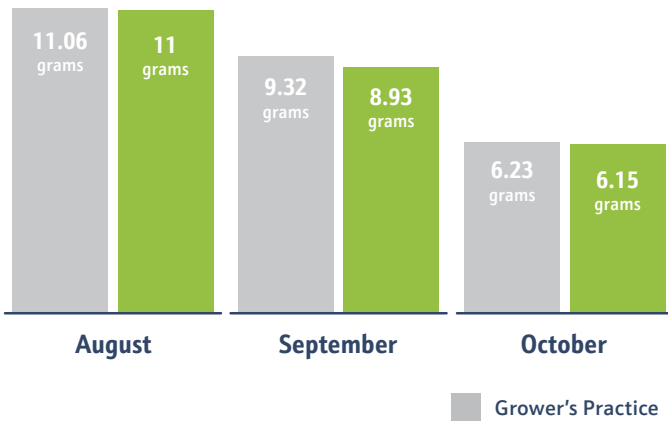

Turf Data

Locus AG's Terradigm[®] is proven through third-party, independent trials to increase root mass and nutrient uptake.

Clipping Weight (g)

Boosts root mass without increased mowing

Root Mass

Increased when Terradigm was applied

Third party data in Raleigh, NC

TERRADIGM
Natural & Sustainable Lawn Care

TESTIMONIAL

"I started applying Terradigm to my greens in July of 2021. The first thing I noticed this Spring was how quickly they greened up and how deep my roots were. It's the beginning of August and I regularly find roots beyond my cup cutter. My Terradigm application is as important as any input I make."

– Golf Course Superintendent, Melody Hill Country Club

Tissue Test

Increase in NPK throughout the season

■ Grower's Practice ■ Terradigm 1 fl oz/ac

Percent Nitrogen

Percent Phosphorus

Percent Potassium

Scan to
Learn
More