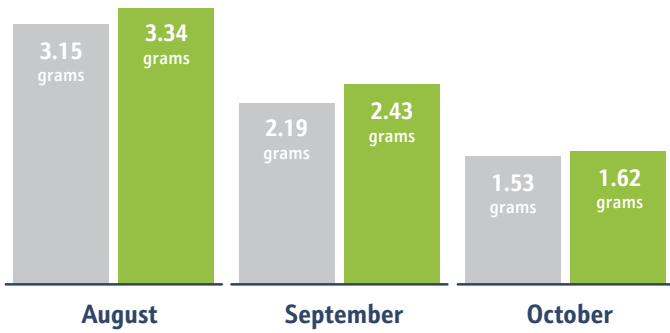

Third party data in Raleigh, NC

TERRADIGM
Natural & Sustainable Lawn Care

TESTIMONIAL

"I started applying Terradigm to my greens in July of 2021. The first thing I noticed this Spring was how quickly they greened up and how deep my roots were. It's the beginning of August and I regularly find roots beyond my cup cutter. My Terradigm application is as important as any input I make."

– Golf Course Superintendent, Melody Hill Country Club

Tissue Test

Increase in NPK throughout the season

■ Grower's Practice ■ Terradigm 1 fl oz/ac

Percent Nitrogen

Percent Phosphorus

Percent Potassium

Scan to
Learn
More