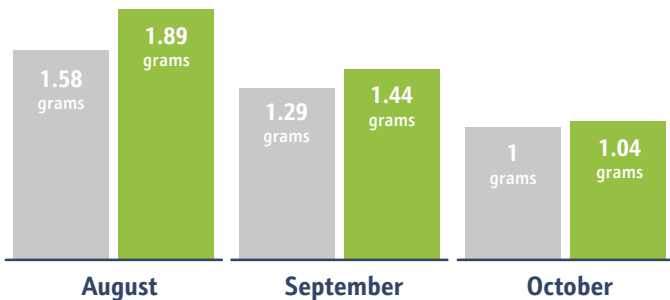

– Golf Course Superintendent, Melody Hill Country Club

Tissue Test

Increase in NPK throughout the season

■ Grower's Practice ■ Terradigm 1 fl oz/ac

Percent Nitrogen

Percent Phosphorus

Percent Potassium

Scan to
Learn
More