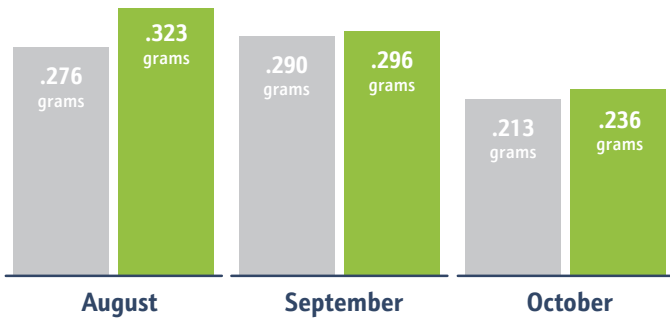

– Golf Course Superintendent, Melody Hill Country Club

Tissue Test

Increase in NPK throughout the season

■ Grower's Practice ■ Terradigm 1 fl oz/ac

Percent Nitrogen

Percent Phosphorus

Percent Potassium

Scan to
Learn
More