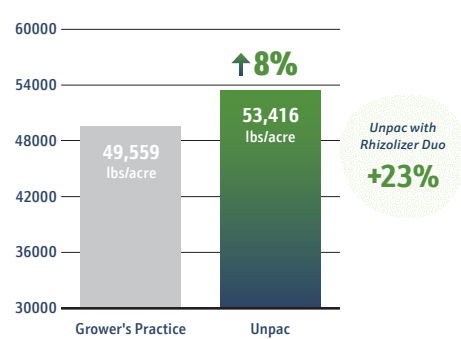

Potato

A simply vital choice. Get started now.