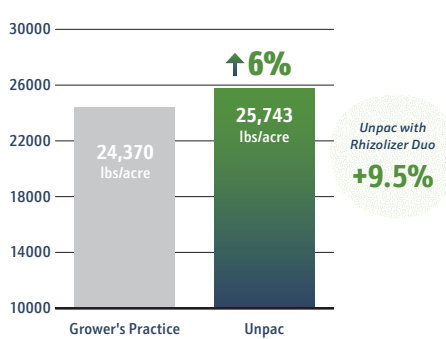

Strawberry