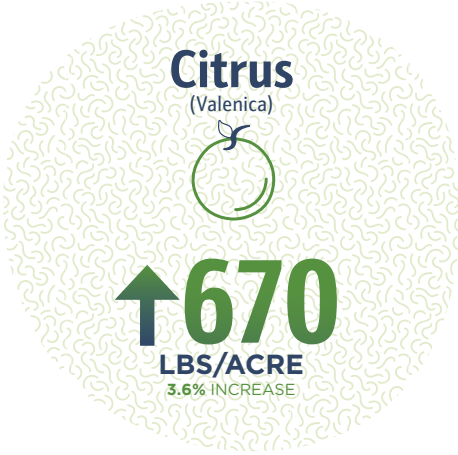

128 fl. oz.	42.6 - 21.3 acres	3 - 6 fl. oz. per acre	4
-------------	-------------------	------------------------	---

Crops Treated: Turf and Ornamentals

Specialty Wettable Powder

SIZE	TREATS	APP RATE	# PER CASE
Rhizolizer® Duo Specialty Wettable Powder for Fruits & Vegetables <i>Trichoderma harzianum & virens, Bacillus amyloliquefaciens</i>			
20 oz.	20 - 6.7 acres	1 - 3 oz. per acre	6
Crops Treated: All fruit and vegetable crops			

Maximize Results

Use Rhizolizer Duo & Unpac
for an Extra Yield Boost

Specialty Crop Data

Randomized and Replicated, Third-Party CRO Trials

We partner with contract research organizations (CROs) around the country to test new and existing products on a variety of crops. These third-party trials provide independent analysis on important data points for farmers such as yield, size, quality, and tissue and soil nutrients.

Average Yield

Unpac®

Average Yield

Rhizolizer® Duo

**A simply vital choice.
Get started now.**

LocusAG.com
Info@LocusAG.com