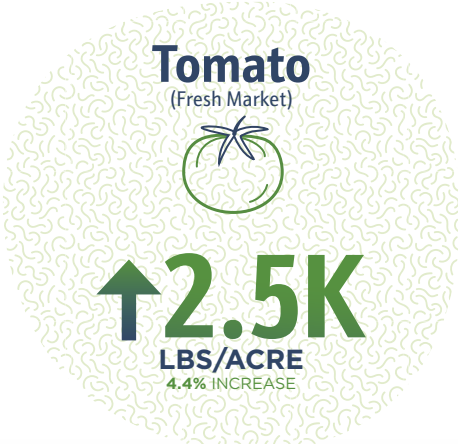

128 fl. oz.	42.6 - 21.3 acres	3 - 6 fl. oz. per acre	4
-------------	-------------------	------------------------	---

Crops Treated: Turf and Ornamentals

Specialty Wettable Powder

SIZE	TREATS	APP RATE	# PER CASE
Rhizolizer® Duo Specialty Wettable Powder for Fruits & Vegetables <i>Trichoderma harzianum & virens, Bacillus amyloliquefaciens</i>			
20 oz.	20 - 6.7 acres	1 - 3 oz. per acre	6
Crops Treated: All fruit and vegetable crops			

Maximize Results

Use Rhizolizer Duo & Unpac
for an Extra Yield Boost

Specialty Crop Data

Randomized and Replicated, Third-Party CRO Trials

We partner with contract research organizations (CROs) around the country to test new and existing products on a variety of crops. These third-party trials provide independent analysis on important data points for farmers such as yield, size, quality, and tissue and soil nutrients.

Average Yield

Unpac®

Average Yield

Rhizolizer® Duo

**A simply vital choice.
Get started now.**

LocusAG.com
Info@LocusAG.com